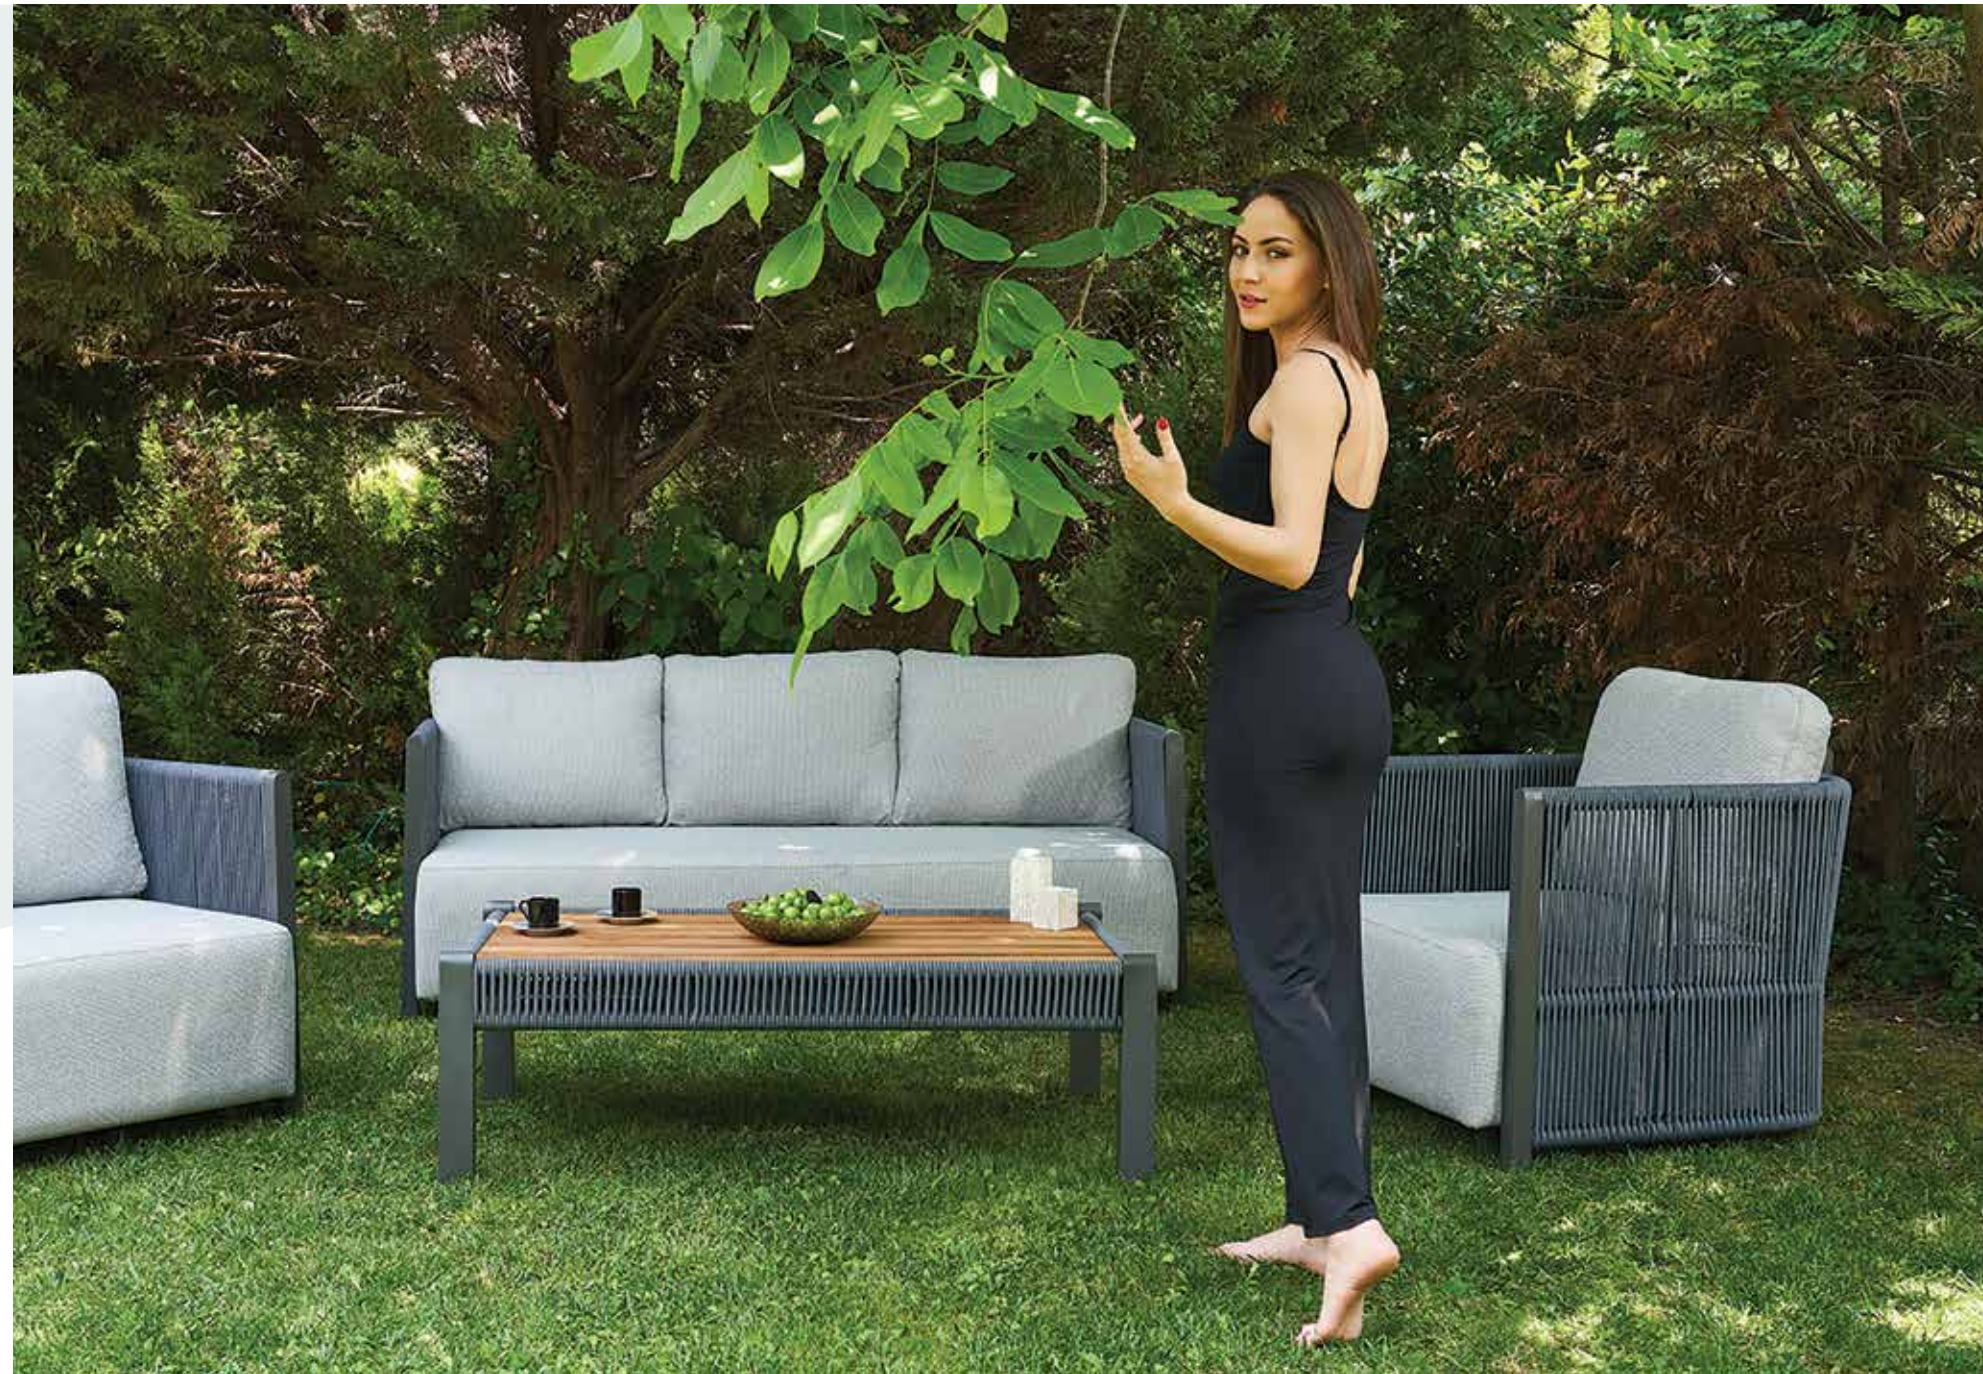

# NEW POLO

  
Daybed : L 145 W 150 H 75

  
Rope Colour :

  
Fabric Colour :

  
Aluminium Colour :

  
Three Seat : L 192 W 76 H 75

  
Rope Colour :

  
Single Seat : L 75 W 76 H 75